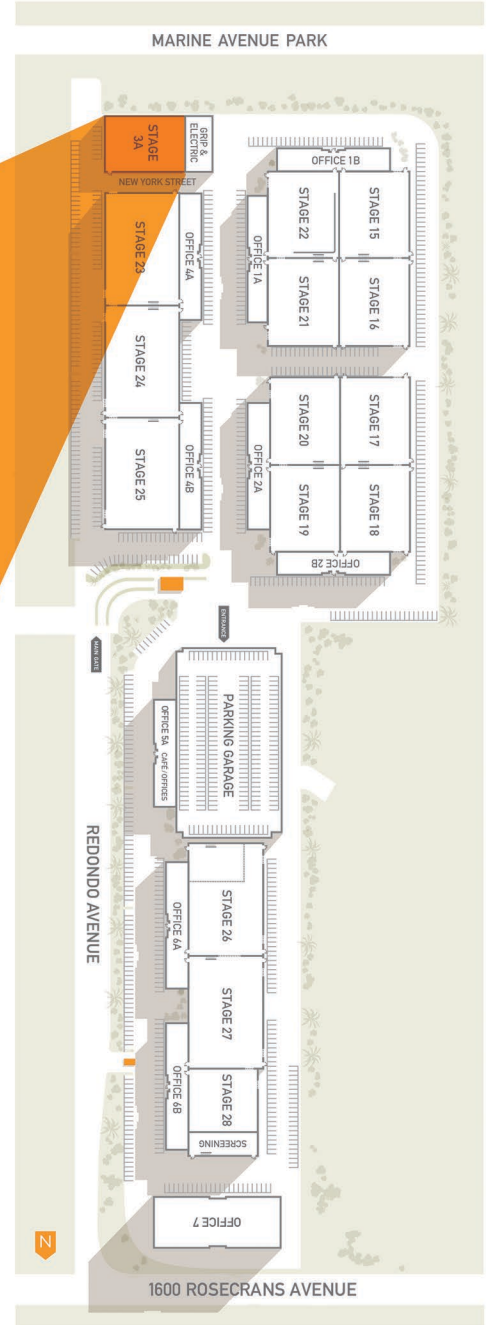

- sink
- 1,200 amps
- natural gas, water, phones, service outlets
- phones, service outlets

MBS MEDIA CAMPUS
 1600 Rosecrans Ave
 Manhattan Beach, 90266
 310-727-2700
 MBSMediaCampus.com

STAGE	SQ.FT.	DIMENSIONS	HEIGHT FT	FLOOR	DOOR	POWER	AC/HEAT
3A	9,673	105.6' X 91.6'	24.6'	PLY WOOD OVER CONCRETE		3,600 AMPS	80 TONS