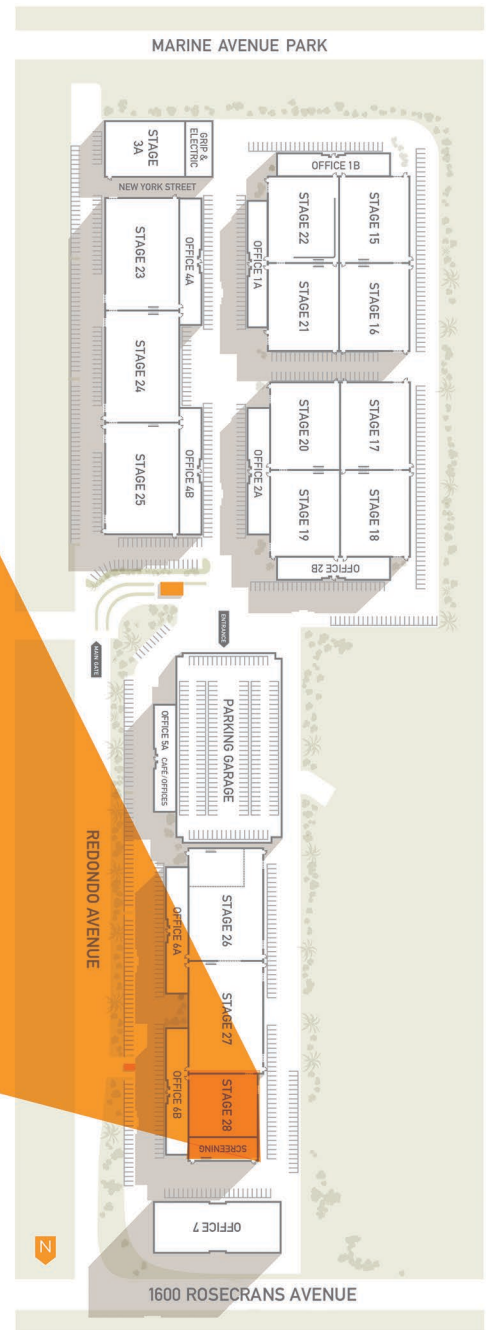

- sink
- 1,200 amps
- natural gas, water, phones, service outlets
- phone, service outlets

MBS MEDIA CAMPUS
 1600 Rosecrans Ave
 Manhattan Beach, 90266
 310-727-2700
 MBSMediaCampus.com

STAGE	SQ.FT.	DIMENSIONS	HEIGHT FT	FLOOR	DOOR(WXH)	POWER	AC/HEAT
28	4,956	150' X 120'	35'	WOOD OVER CONCRETE	17' 8" X 16'	7,200 AMPS	150 TONS