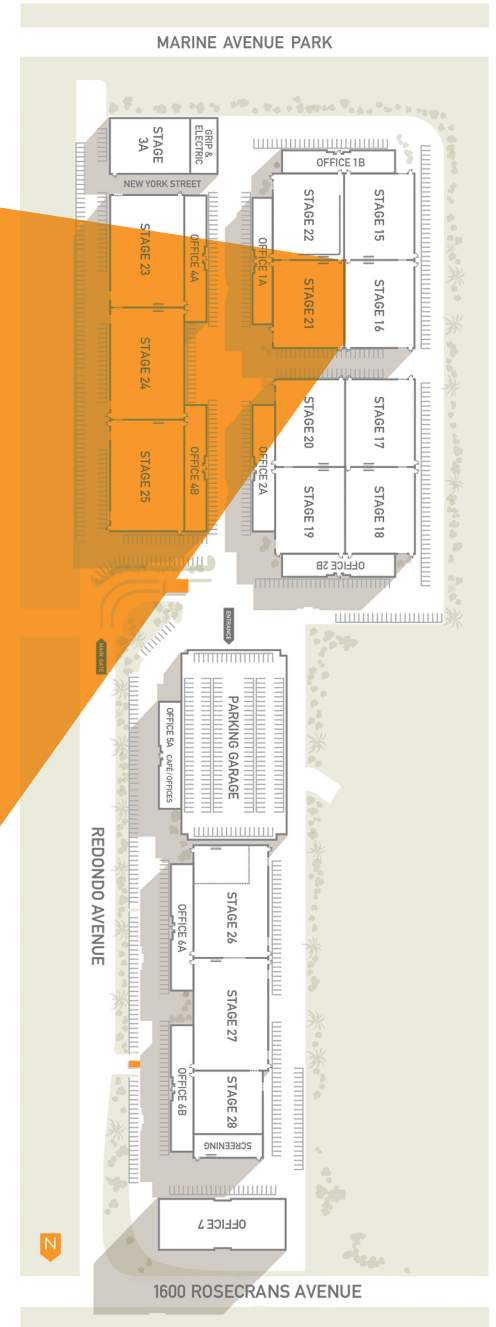

- sink
- 1,200 amps
- 3,600 amps
- natural gas, water, phones, service outlets

MBS MEDIA CAMPUS
 1600 Rosecrans Ave
 Manhattan Beach, 90266
 310-727-2700
 MBSMediaCampus.com

STAGE	SQ.FT.	DIMENSIONS	HEIGHT FT	FLOOR	DOOR(WXH)	POWER	AC/HEAT
21	18,000	150' X 120'	35'	WOOD OVER CONCRETE	17' 8" X 16'	7,200 AMPS	150 TONS