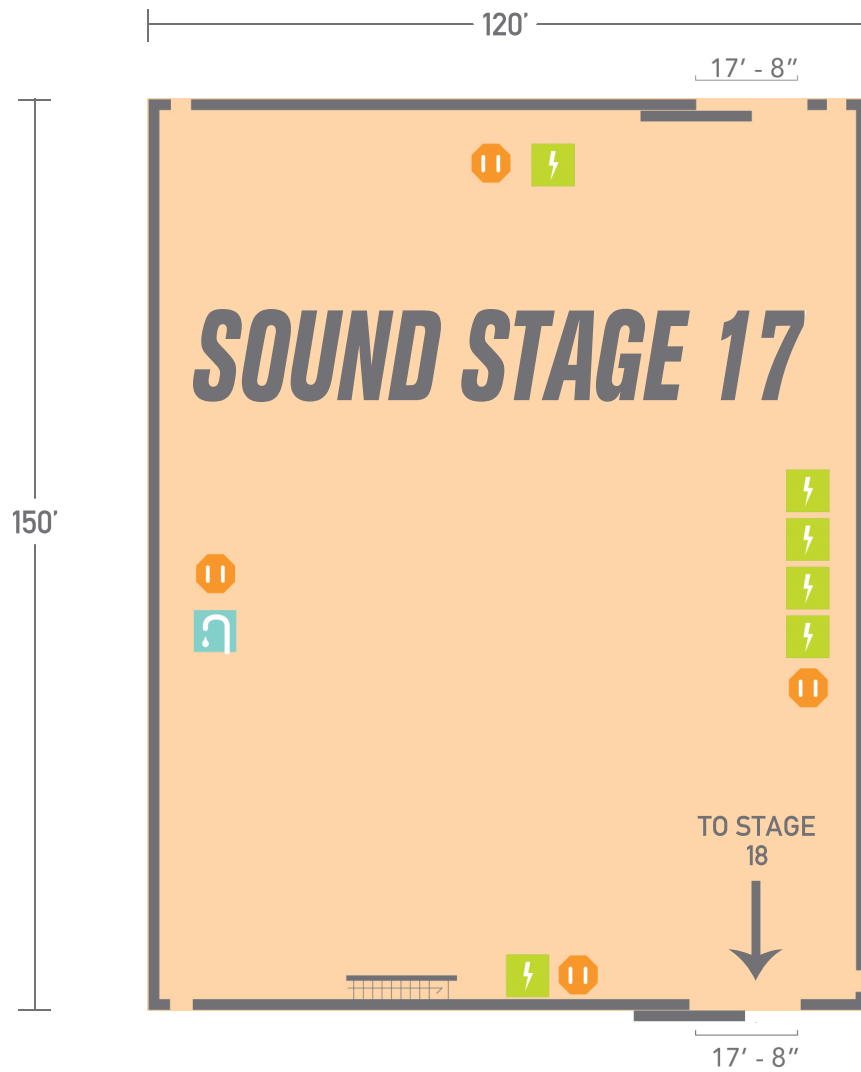

-  sink
-  1,200 amps
-  3,600 amps
-  natural gas, water, phones, service outlets

**MBS MEDIA CAMPUS**  
 1600 Rosecrans Ave  
 Manhattan Beach, 90266  
 310-727-2700  
 MBSMediaCampus.com

STAGE	SQ.FT.	DIMENSIONS	HEIGHT FT	FLOOR	DOOR(WXH)	POWER	AC/HEAT
17	18,000	150' X 120'	35'	WOOD OVER CONCRETE	17' 8" X 16'	7,200 AMPS	150 TONS