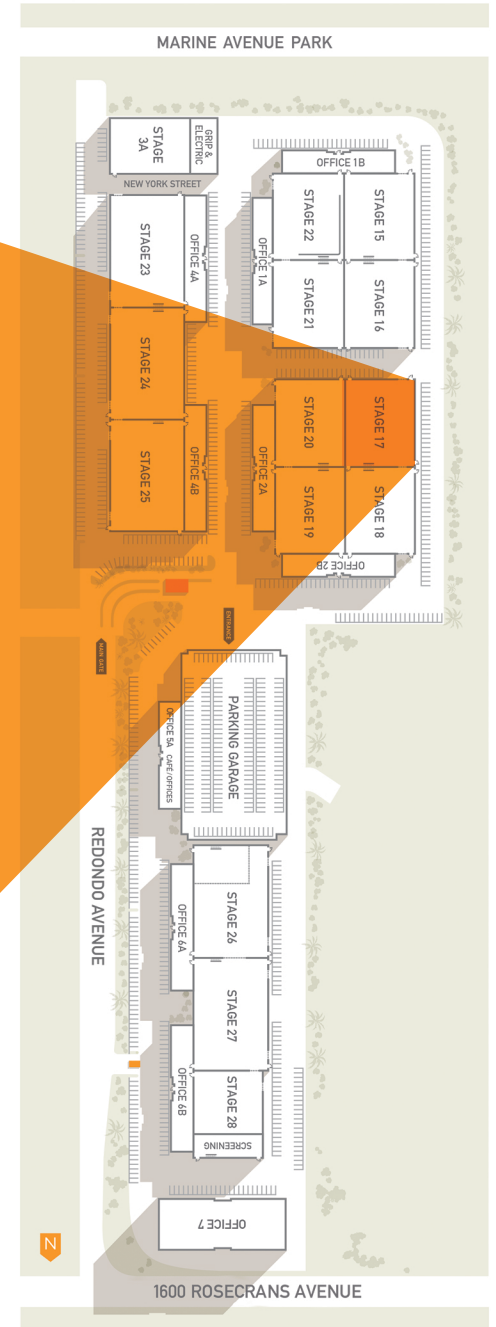

-  sink
-  1,200 amps
-  3,600 amps
-  natural gas, water, phones, service outlets

**MBS MEDIA CAMPUS**  
 1600 Rosecrans Ave  
 Manhattan Beach, 90266  
 310-727-2700  
 MBSMediaCampus.com

STAGE	SQ.FT.	DIMENSIONS	HEIGHT FT	FLOOR	DOOR(WXH)	POWER	AC/HEAT
17	18,000	150' X 120'	35'	WOOD OVER CONCRETE	17' 8" X 16'	7,200 AMPS	150 TONS